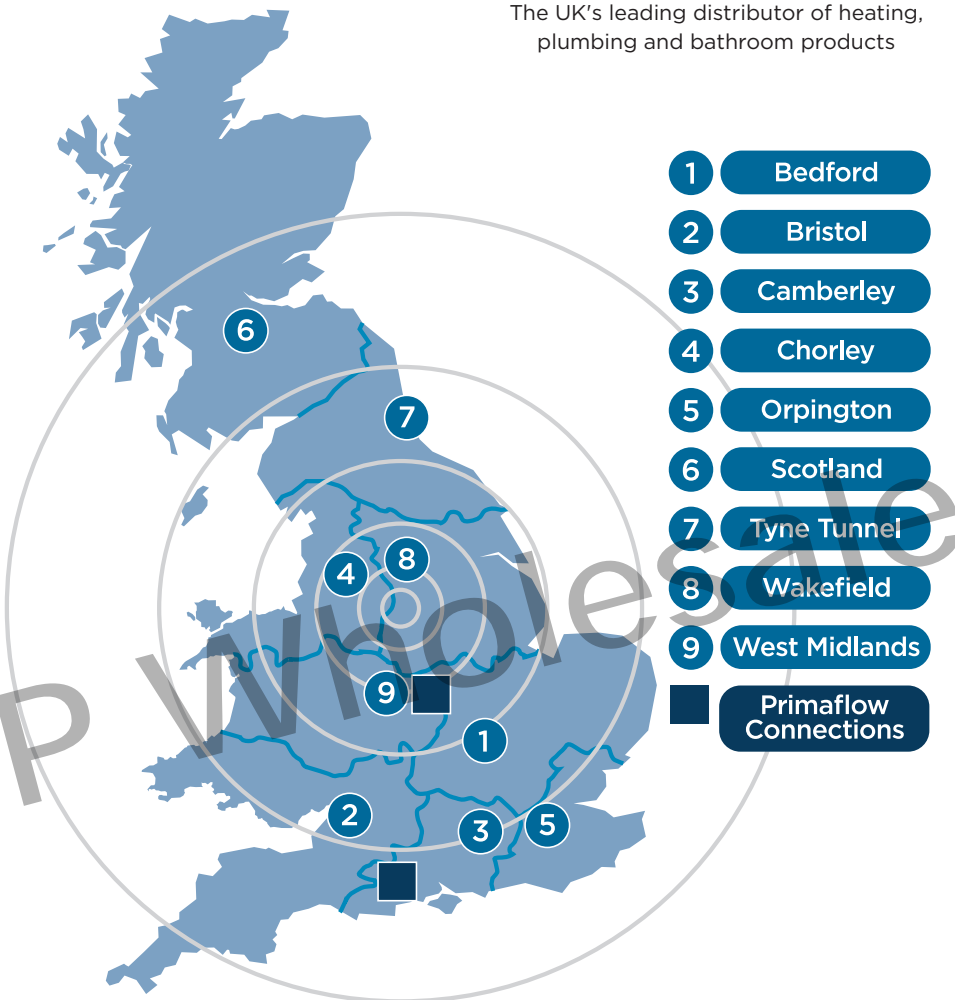

- 1 Bedford
- 2 Bristol
- 3 Camberley
- 4 Chorley
- 5 Orpington
- 6 Scotland
- 7 Tyne Tunnel
- 8 Wakefield
- 9 West Midlands
- Primaflow Connections

1 F & P BEDFORD
T: 01234 845 600
F: 01234 262 411
Units 1 & 2 Hammond Road
Elms Farm Industrial Estate
Bedford MK41 0UD