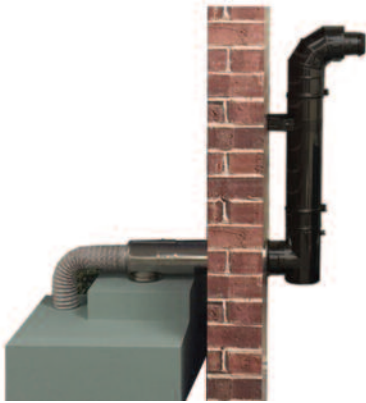

106662	12-16kW	VTXSOMWH1216	3229.00
106663	16-21kW	VTXSOMWH1621	3428.00

BOILER HOUSE OIL HE

Vortex Pro Boiler House PG.233

106743	26-36kW	VTXBH2636	2759.00
106744	36-46kW	VTXBH3646	3177.00
106745	46-58kW	VTXBH4658	3574.00
106746	58-70kW	VTXBH5870	3689.00

Grant Vortex Pro Boilerhouse

Grant Vortex Pro Outdoor

Advice line: 01380 736 920 www.grantuk.com

Grant EZ-Fit Green System

CODE	DESCRIPTION	PART NO	NEW LIST PRICES EFFECTIVE OCTOBER 2016
YELLOW SYSTEM FLUE KITS			
Low Level Balanced EZ-Fit Black Kits (All Vortex Internal Models)			PG.233
107094	Standard Flue Kit 12-26kW	EZ90B	280.00
107095	Short Kit Flue 12-26kW	EZ90SB	267.50
107096	Standard Flue Kit 26-70kW	EZ200B	328.00
107097	Short Flue Kit 26-70kW	EZ200SB	303.00
Extensions & Elbows			
106767	Extension 225mm	X90S	65.80
106768	Extension 450mm	X90M	80.50
106769	Extension 675mm	X90L	96.00
106772	Elbow 90°	EZELB90	167.00
106775	Extension 225mm	X200S	80.50
106776	Extension 450mm	X200M	96.00
106777	Extension 675mm	X200L	112.80
106780	Elbow 90°	EZELB200	167.00
GREEN SYSTEM FLUE KITS			
External High Level/Vertical Flues All Vortex Internal & External Models up to 70kW			PG.233
12-26kW			
107110	Standard Starter Kit	GK90B	269.70
107114	External Module Starter Elbow	GKM90B	157.80
26-70kW			
107112	Standard Starter Kit	GK200B	315.70
107115	External Module Starter Elbow	GKM200B	169.00
Extensions & Elbows			
12-26kW			
107118	150mm Extension	GX150/90B	61.60
107120	250mm Extension	GX250/90B	67.90
107122	450mm Extension	GX450/90B	80.50
107124	950mm Extension	GX950/90B	109.70
107128	Elbow 45°	GE45/90B	99.00
107136	Wall Bracket 12-26kW	GWB90B	23.00
107138	Extended Wall Bracket	GEB90B	37.60
26-70kW			
107119	150mm Extension	GX150/200B	64.80
107127	195-270mm Extension	GX250/200B	112.80
107123	450mm Extension	GX450/200B	86.70
107125	950mm Extension	GX950/200B	119.00
107129	45° Elbow	GE45/200B	111.80